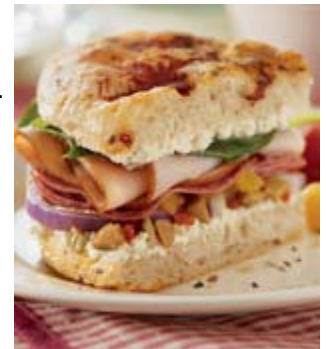

Tray with Chips	Add Side Dish From List Below	Add Jumbo Cookie or Bar Cookie
Small	Serves 8 – 10	$59.95	+ $10.00	+ $10.00
Medium	Serves 11 – 14	$79.95	+ $15.00	+ $15.00
Large	Serves 15 – 19	$107.95	+ $20.00	+ $20.00
Extra Large	Serves 20 – 24	$134.95	+ $25.00	+ $25.00

* **Side Dishes** Select One: American Potato Salad, Loaded Baked Potato Salad, Italian Vegetable Pasta Salad, Greek Isle Pasta Salad, BLT Pasta Salad, Sweet Apple Cole Slaw or Tossed Green Salad